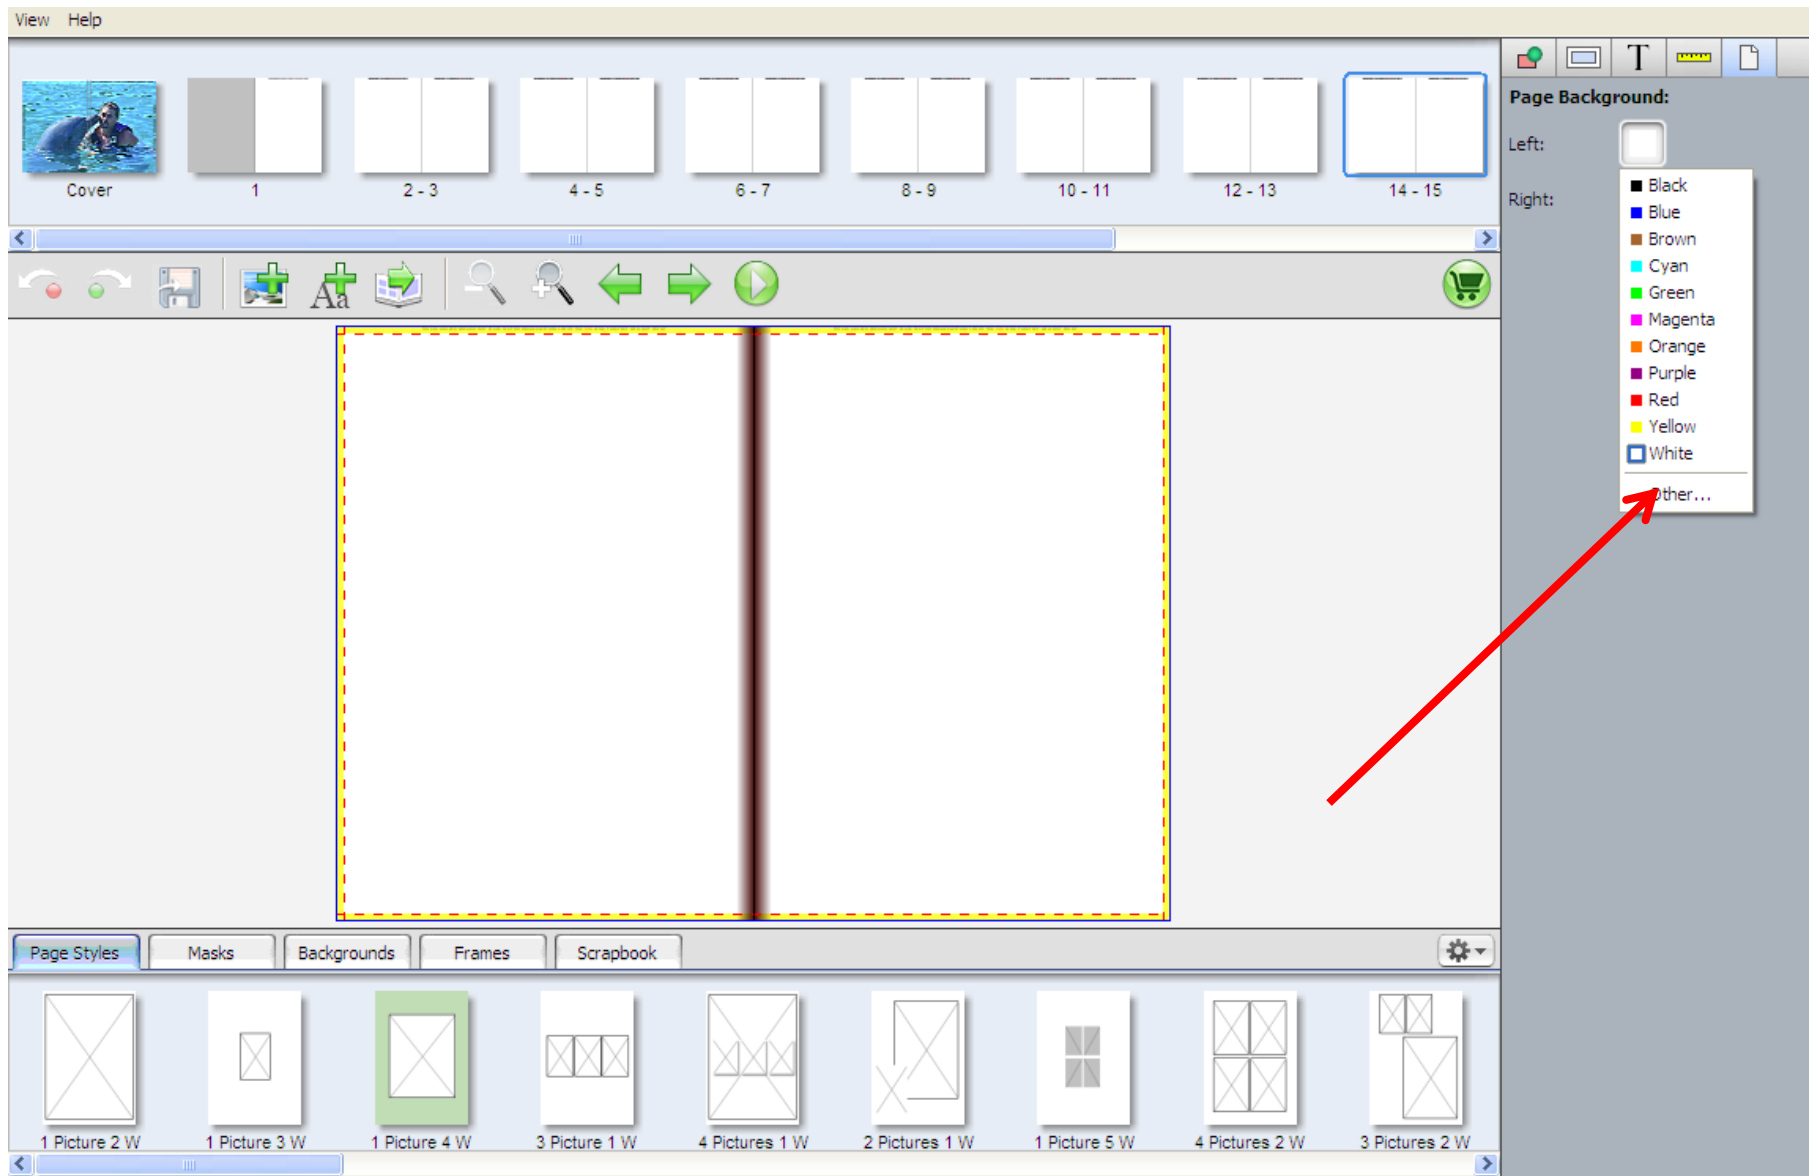

To change the Background colour you first need to click on the right hand tab as per the arrow.

You can then either select a standard colour or click on **other** to select a custom colour.

Page Background: